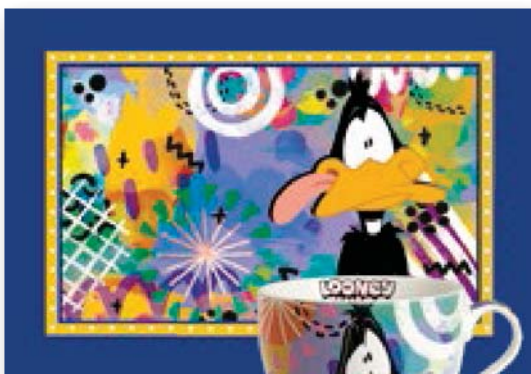

118007
Tom & Jerry

116036
Wile E. Coyote and the Road Runner

116038
Taz

116034
Sylvester & Tweety

116037
Daffy Duck

116035
Bugs Bunny

WATER BOTTLE

keeps liquids hot
for 12 hours