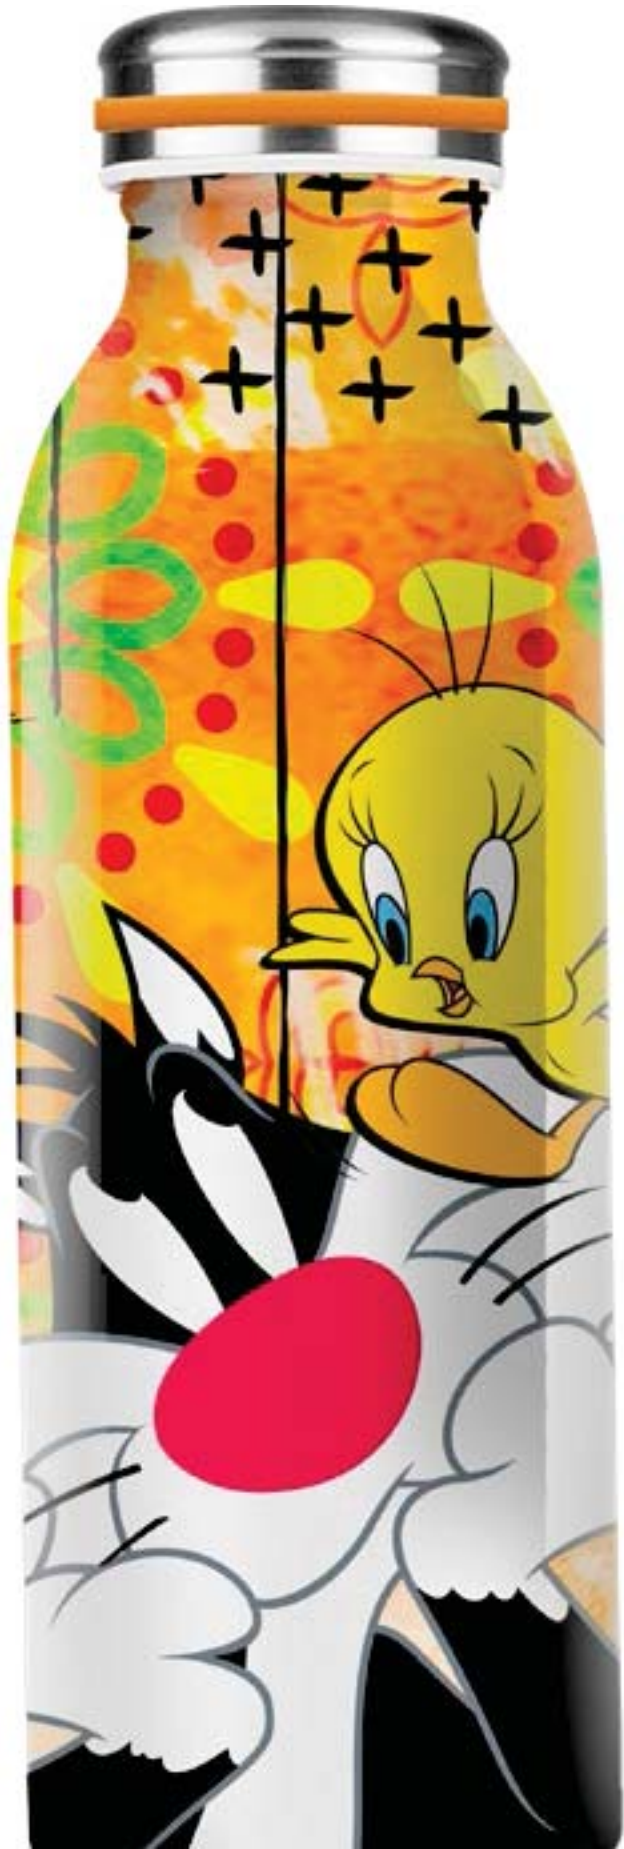

118007
Tom & Jerry

116036
Wile E. Coyote and the Road Runner

116038
Taz

116034
Sylvester & Tweety

116037
Daffy Duck

116035
Bugs Bunny

WATER BOTTLE

keeps liquids hot
for 12 hours