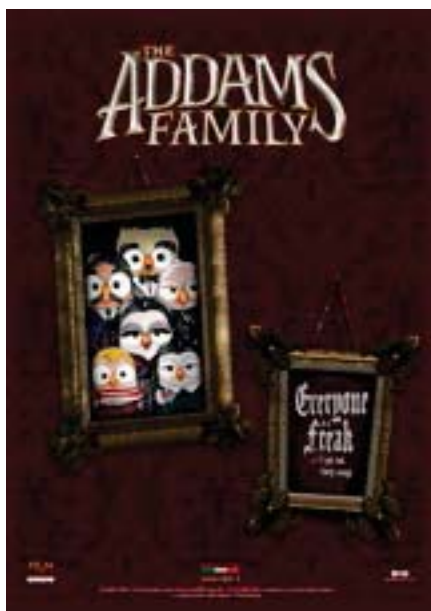

116024
Wile E. Coyote and
the Road Runner

116026
Taz

116022
Sylvester & Tweety

116025
Daffy Duck

116023
Bugs Bunny

Everyone
is a
freak
if you look
closely enough.

THE ADDAMS FAMILY

VET20
WINDOW DISPLAY
cm 50x70