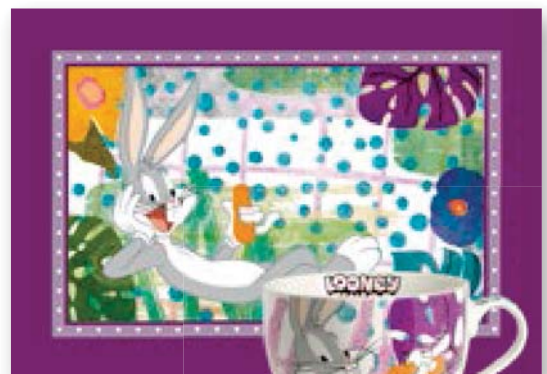

118007
Tom & Jerry

116036
Wile E. Coyote and the Road Runner

116038
Taz

116034
Sylvester & Tweety

116037
Daffy Duck

116035
Bugs Bunny

WATER BOTTLE

keeps liquids hot
for 12 hours