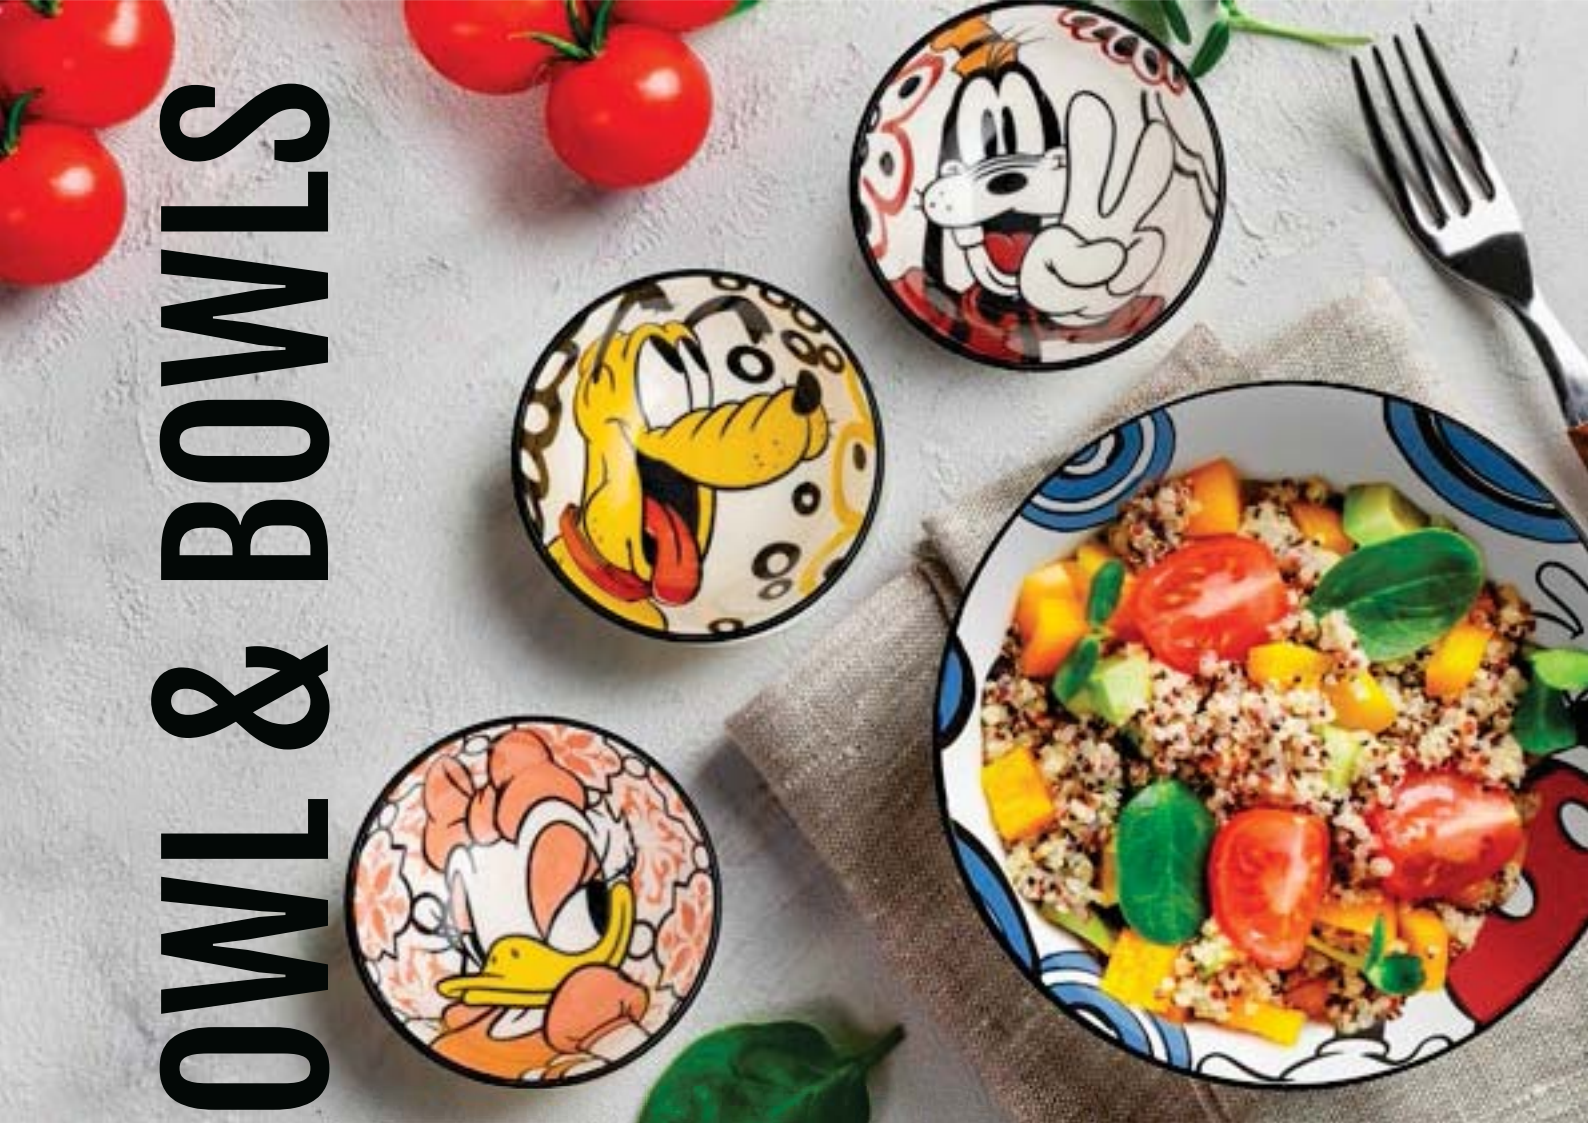

POKE BOWL & BOWLS

POKE BOWL

Schüssel
Bol
Bowl
Ø CM 20,5

103053